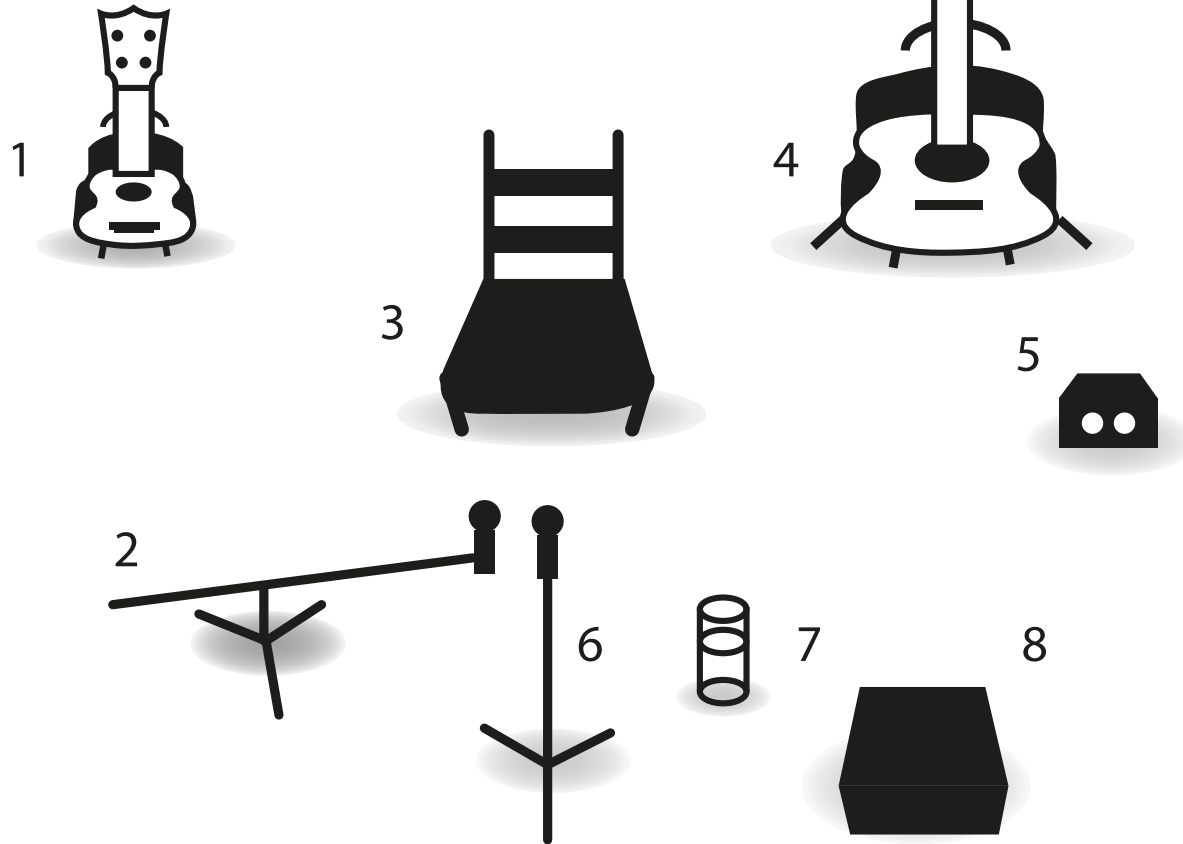

KYLE CAREY

Stage Plot

- 1 – Ukulele and Ukulele/Mandolin Stand
- 2 - Instrument Mic for Ukulele
- 3 – Chair
- 4 – Acoustic Guitar and Stand

- 5 – DI for Acoustic Guitar
- 6 – Vocal Mic and Stand
- 7 – Glass of Water
- 8 – Monitor